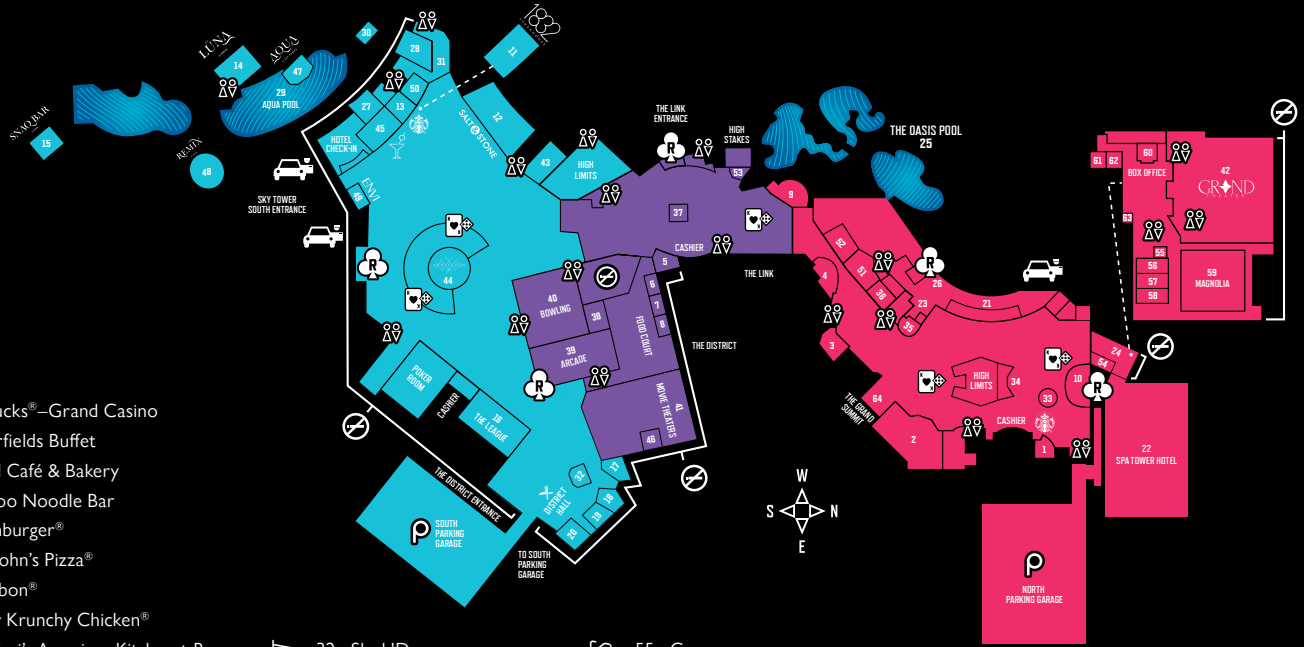

Guests can stay in one of over 1,600 well-appointed luxury rooms and suites. We have over 36 restaurants and bars to please every palate. At The District, Guests can enjoy bowling, an arcade, virtual reality gaming, a movie theater and Tailgater's Sports Bar. Outside, the Oasis boasts multiple tropical pools, swim-up bars and private cabanas. AQUA, a three-acre pool area, has a separate pool for adults, one for kids and 50 poolside cabanas.

Choctaw Casino & Resort–Durant is more than a destination. It's an experience.

For a full list of amenities, visit [choctawcasinos.com/meetings/durant](https://choctawcasinos.com/meetings/durant) or scan the QR code below.

## CHOCTAW CONFERENCE CENTER

## RESTAURANTS

- 1 Starbucks®–Grand Casino
- 2 Butterfields Buffet
- 3 Grand Café & Bakery
- 4 Bamboo Noodle Bar
- 5 Smashburger®
- 6 Papa John's Pizza®
- 7 Cinnabon®
- 8 Krispy Krunchy Chicken®
- 9 Guy Fieri's American Kitchen + Bar
- 10 Gilley's
- 11 1832 Steakhouse
- 12 Salt & Stone
- 13 Starbucks®–Sky Casino
- 14 Luna
- 15 Snaq Bar
- 16 The League Sports Bar
- 17 Italia Kitchen
- 18 South Hot Chicken
- 19 The Pit
- 20 Velvet Taco®